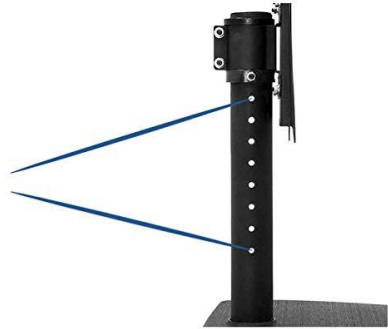

Adjustable Height  
3.5" - 11.5"

Multiple Height Options

65 degree swivel  
left & right