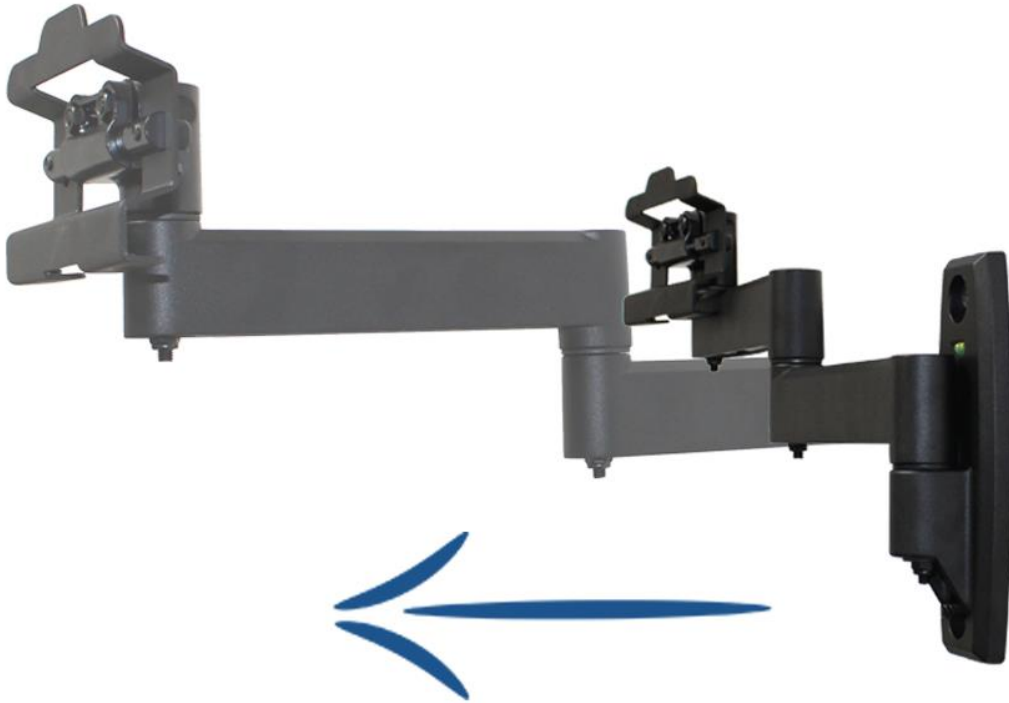

Extends 16.2 inches from the wall

TV sits 2.5 inches from wall when retracted

Loading Capacity

Tilt

-12°

+18°

Swivels both directions