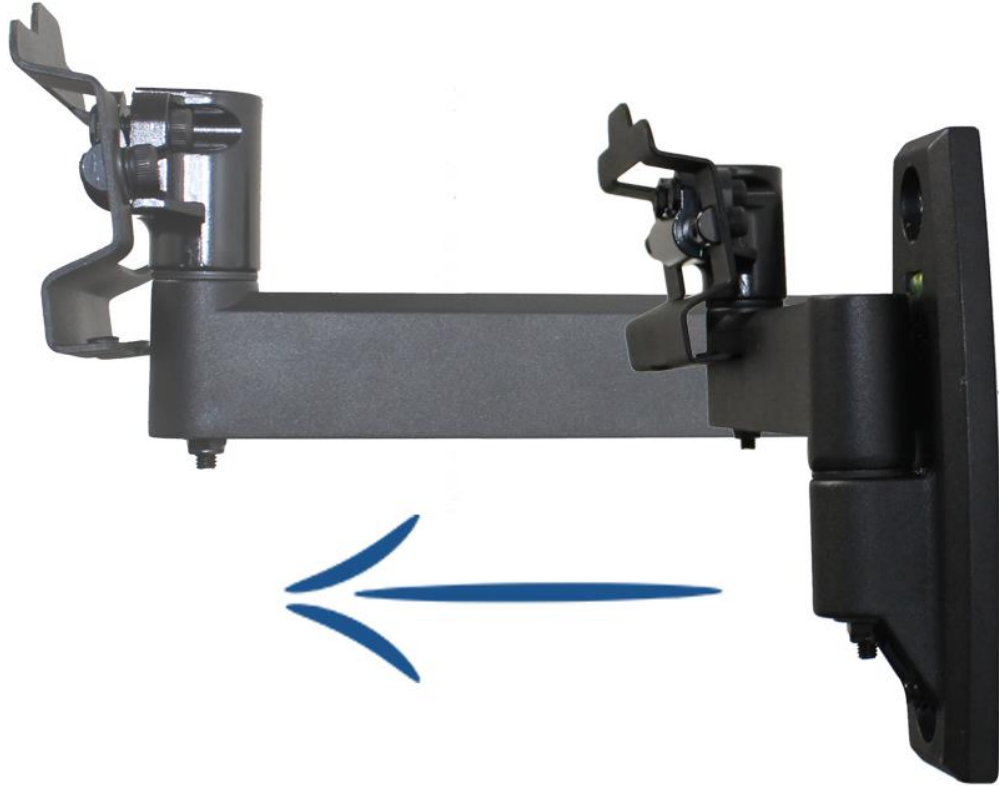

Extends 9.4 inches from the wall

TV sits 2.5 inches from wall when retracted

55 lbs Loading Capacity

Swivels both directions

Tilt

-12°

+18°